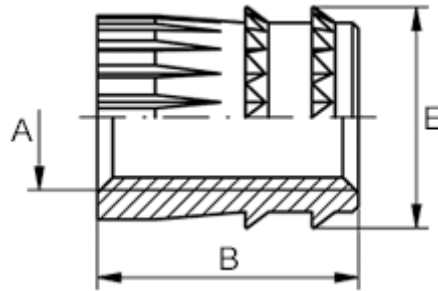

Data Sheet

Article number: 12830000020800
Description: KLEE-coil 830 000 020.800
M2 Brass

Measures

| | |
|-----------------------------|--------------|
| Female thread A | = M2 |
| Length B | = 4.0 |
| Max outer diameter E | = 4.0 |
| Number of cramping feathers | = 1 |
| Recommended bore diameter | = 3.4 to 3.5 |